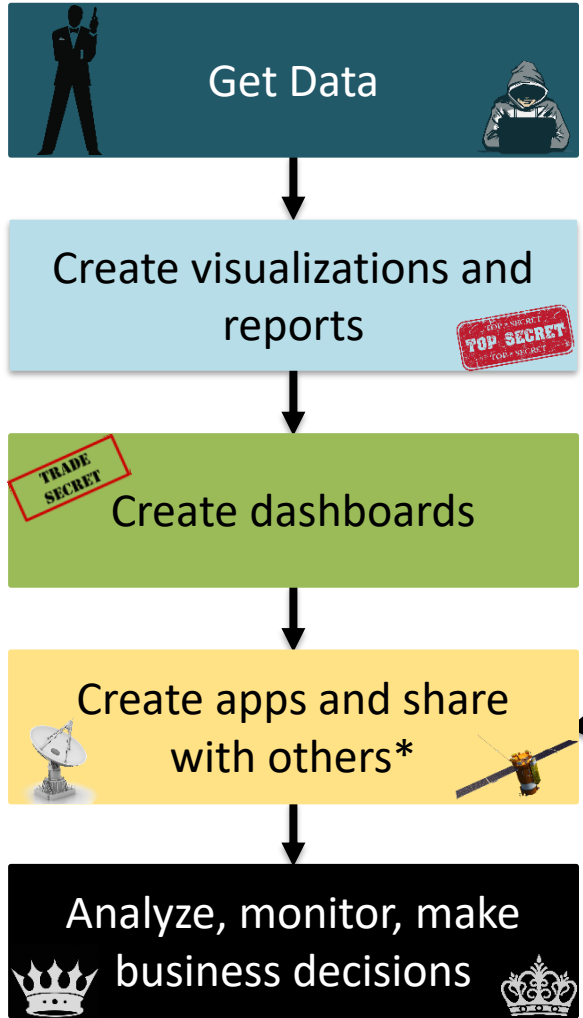

- Visual data exploration and reporting tool
- Consolidation data from a broad range of sources

File	Database	Azure	Online Services	Other	
<ul style="list-style-type: none"> • CSV • Excel • JSON • SharePoint Folder • Text • XML 	<ul style="list-style-type: none"> • Access • Amazon Redshift • DirectQuery for SQL Server • IBM DB2 • IBM Informix • Impala • MySQL • Oracle • PostgreSQL • SAP Business Warehouse • SAP HANA • Snowflake • SQL Server • SQL Server Analysis Services • Sybase • Teradata 	<ul style="list-style-type: none"> • Blob Storage • Data Lake Store • DirectQuery for SQL Database • DocumentDB • HDInsight • HDInsight Spark • Marketplace • SQL Database • SQL Data Warehouse • Table Storage 	<ul style="list-style-type: none"> • appFigures • Azure Enterprise • comScore Digital Analytics • Dynamics 365 for Financials • Dynamics CRM Online • Exchange Online • Facebook • GitHub • Google Analytics • MailChimp • Marketo • Mixpanel • Planview Enterprise • ProjectPlace • QuickBooks Online • Salesforce 	<ul style="list-style-type: none"> • SharePoint Online • Smartsheet • Spark • SparkPost • SQL Sentry • Stripe • SweetIQ • Troux • Twilio • tyGraph • Webtrends • Zendesk 	<ul style="list-style-type: none"> • Active Directory • Blank Query • Hadoop File (HDFS) • Microsoft Exchange • OData Feed • ODBC • OLEDB • R Script • SharePoint List • Web

What is Power BI Desktop

- Visual data exploration and reporting tool
- Consolidation data from a broad range of sources
- Interactive reports
- Custom visuals
- PBIX files

What we do with this?

CONFIDENTIAL

What we do with this?

Power BI Pro 

- Self-service and modern BI
- Collaboration, publishing, sharing, and ad hoc analysis
- Apps and App workspaces
- Analyze in Excel and Power BI Desktop

Power BI Premium 

- Enterprise BI, big data analytics, cloud and on-premises reporting
- Advanced administration and deployment controls
- Dedicated cloud compute and storage resources
- Allow any user to consume Power BI content.