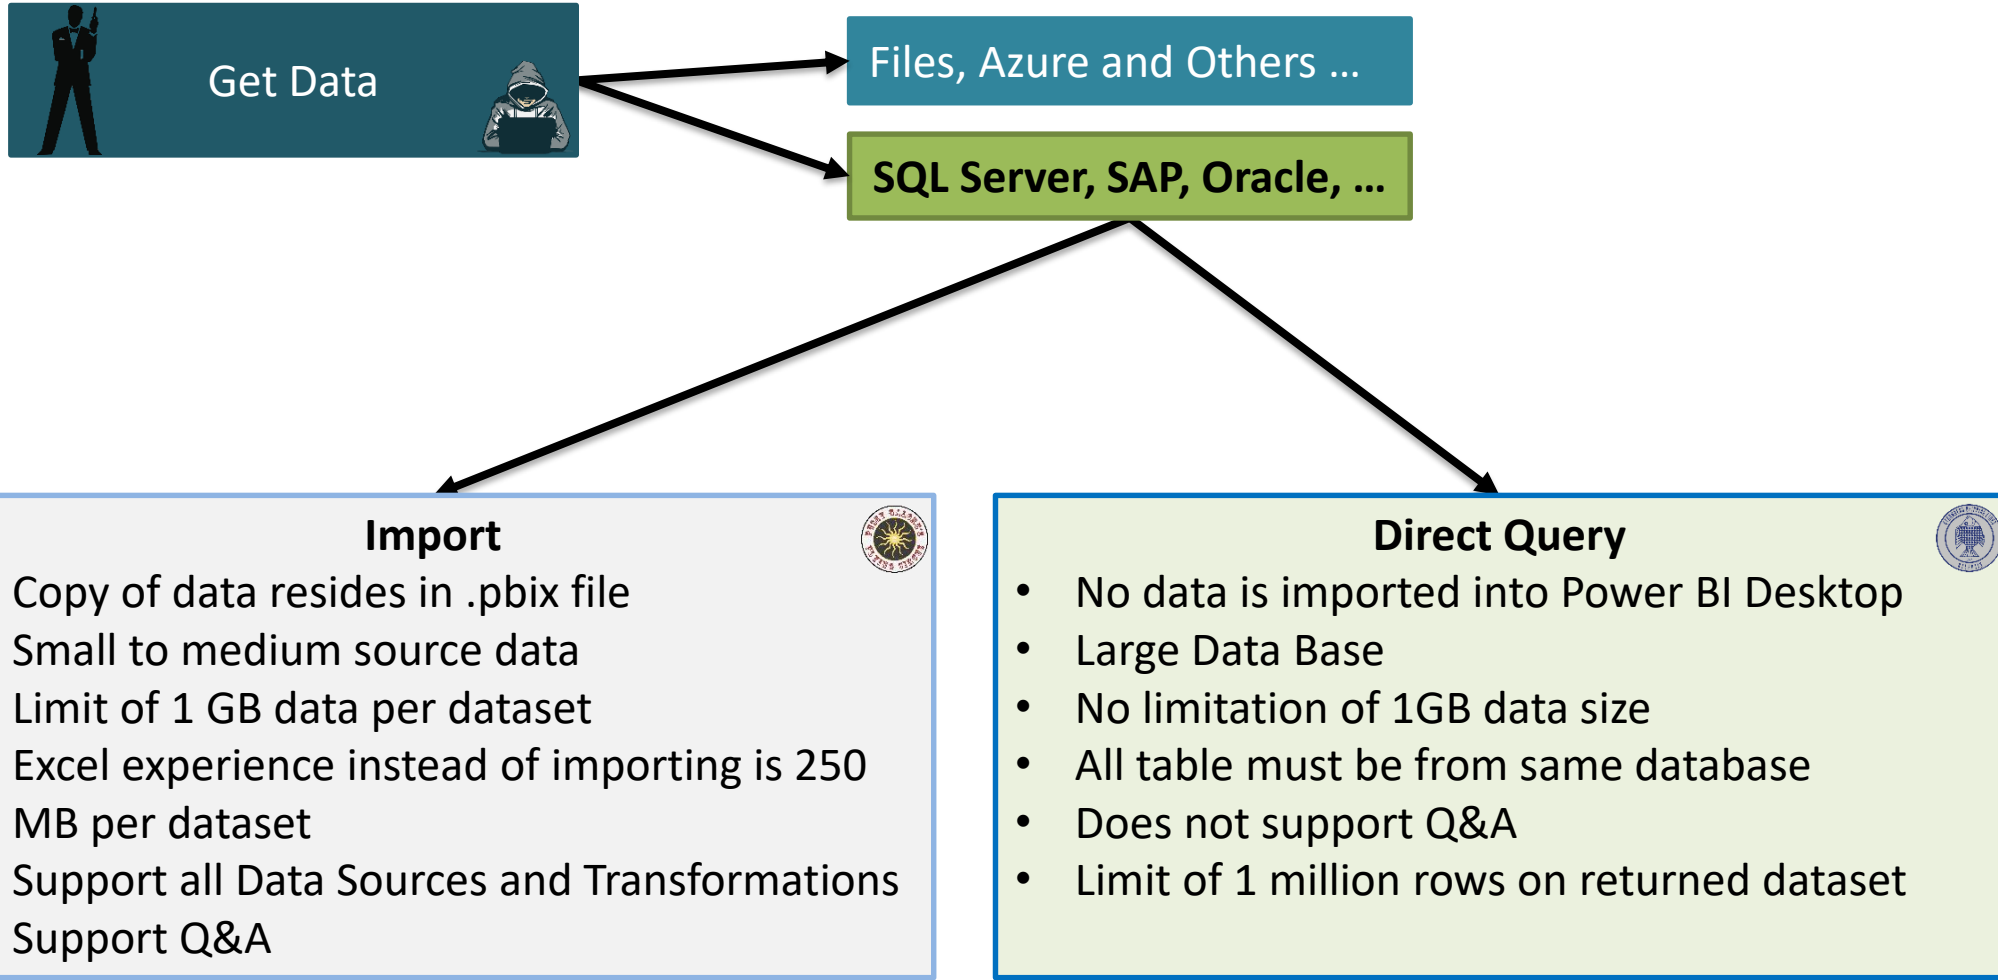

- Visual data exploration and reporting tool
- Consolidation data from a broad range of sources

File	Database	Azure	Online Services	Other	
<ul style="list-style-type: none"> • CSV • Excel • JSON • SharePoint Folder • Text • XML 	<ul style="list-style-type: none"> • Access • Amazon Redshift • DirectQuery for SQL Server • IBM DB2 • IBM Informix • Impala • MySQL • Oracle • PostgreSQL • SAP Business Warehouse • SAP HANA • Snowflake • SQL Server • SQL Server Analysis Services • Sybase • Teradata 	<ul style="list-style-type: none"> • Blob Storage • Data Lake Store • DirectQuery for SQL Database • DocumentDB • HDInsight • HDInsight Spark • Marketplace • SQL Database • SQL Data Warehouse • Table Storage 	<ul style="list-style-type: none"> • appFigures • Azure Enterprise • comScore Digital Analytics • Dynamics 365 for Financials • Dynamics CRM Online • Exchange Online • Facebook • GitHub • Google Analytics • MailChimp • Marketo • Mixpanel • Planview Enterprise • ProjectPlace • QuickBooks Online • Salesforce 	<ul style="list-style-type: none"> • SharePoint Online • Smartsheet • Spark • SparkPost • SQL Sentry • Stripe • SweetIQ • Troux • Twilio • tyGraph • Webtrends • Zendesk 	<ul style="list-style-type: none"> • Active Directory • Blank Query • Hadoop File (HDFS) • Microsoft Exchange • OData Feed • ODBC • OLEDB • R Script • SharePoint List • Web

What is Power BI Desktop

- Visual data exploration and reporting tool
- Consolidation data from a broad range of sources
- Interactive reports
- Custom visuals
- PBIX files

What we do with this?

CONFIDENTIAL